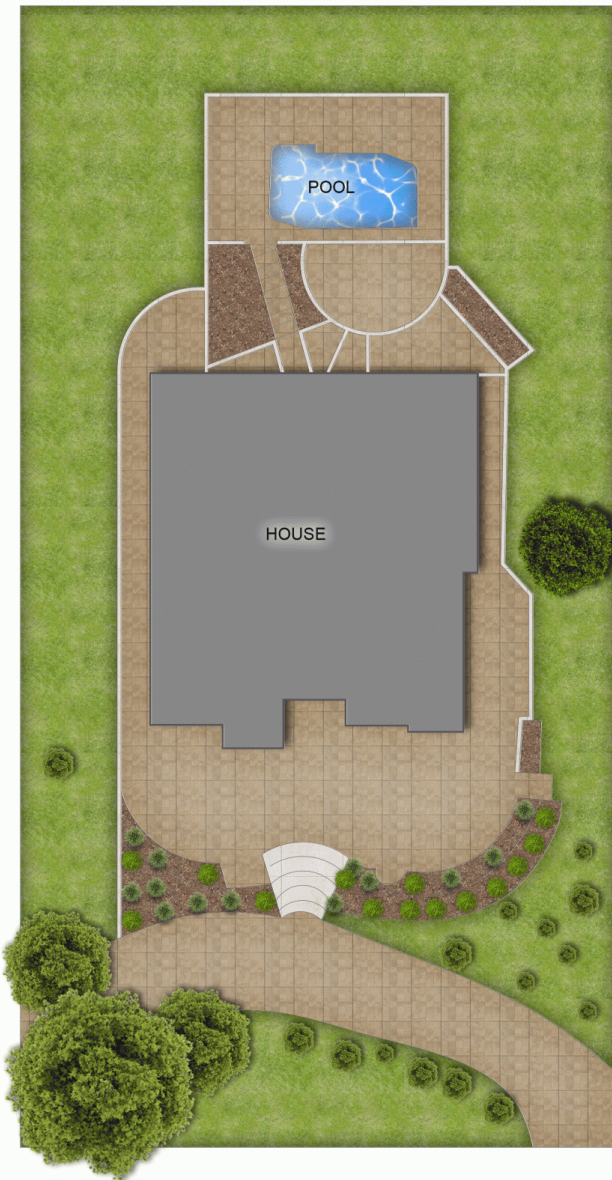

39 Lee-Steere Drive Mariginiup WA

4  3  2 

UNDER CONTRACT

You will be impressed as soon as you set foot on this enchanted 2.76 acre property & will fall in love with the lifestyle opportunity that it presents.

Imagine sitting under the alfresco, with a glass of champagne in hand entertaining with guests whilst the children play & splash into the sparkling pool...pure happiness. This is perfect for horse & animal lovers, with direct access to Lake Adams Bridal Path & plenty of room for pets to roam freely.

Property Features include but are not limited to:

INSIDE

? Grand entry with chandelier

? Master bedroom with WIR & luxury ensuite bathroom with

Land Size : 11200 sqm

View : <https://www.prestigepropertyperth.com.au/sale/wa/northern-suburbs/mariginiup/residential/house/5773882>

Glenn Williams
08 6225 5151

SITE PLAN

FLOOR PLAN